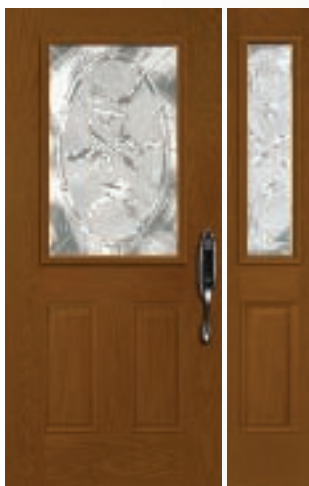

Door 39 EP-NI
Sidelight L220 EP-NI
S, K, SB, TB

IMPRESSIONS

Creating a sanctuary in style.

- Clear Bevels
- Streamed Glass
- Iced Granite Glass
- Clear Renaissance Glass

Privacy Rating 7

Door 69 LI
SB, TB

Door 137 LI
S, K, SB, TB