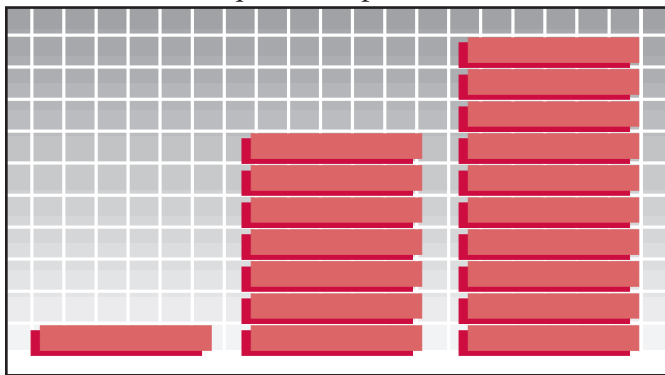

Wood-edge Door
With Wood Frame

Steel-edged Door
With Wood Frame

Steel-edged Door
With Steel Frame

Reinforced Lockset Area
Provides a rigid base for locksets.

Interlocking Steel Edge
Incorporates six 90° steel bends in each edge ensuring stability and strength.