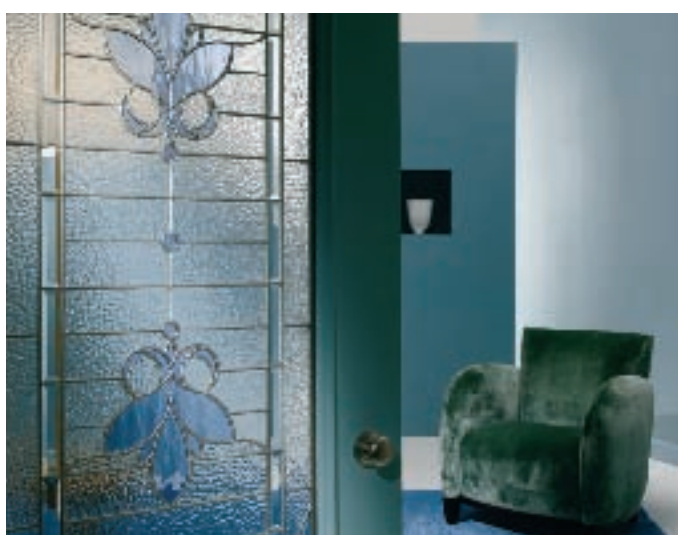

Transoms

Panel Doors

8 Foot Doors and Sidelights

S = Smooth Steel, K = Oak Textured Steel, O = Oakcraft Textured Fiberglass, SB = Smooth Belleville Fiberglass, TB = Textured Belleville Fiberglass

*Choose Albany Door
for Selection, Quality and Service*