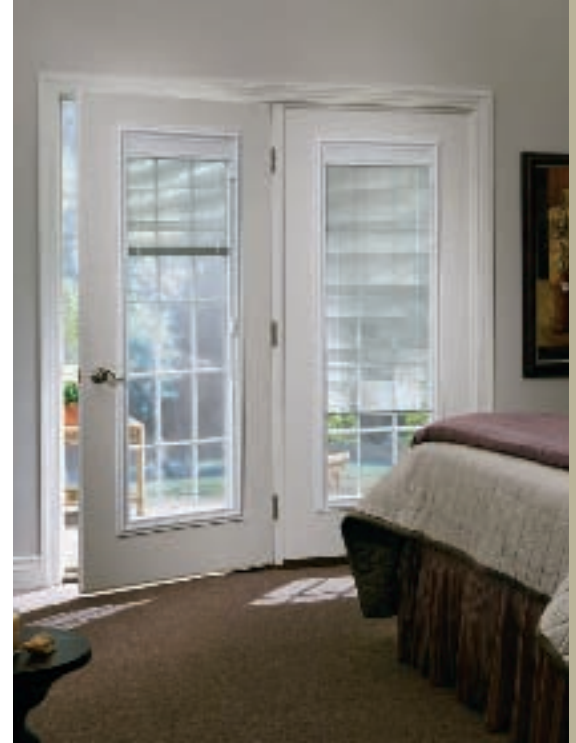

Control light and privacy with the touch of a finger.

Door 34 CMBLD
S, K, SB, TB
raise/lower & tilt
white only

Door 91 CMBLD
S, K, SB, TB
raise/lower & tilt
white only

Door 90 CMBLD
S, K, SB, TB
raise/lower & tilt
white only