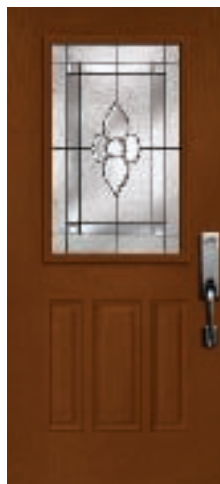

Door 69 MN-BR/NI/PA
SB, TB