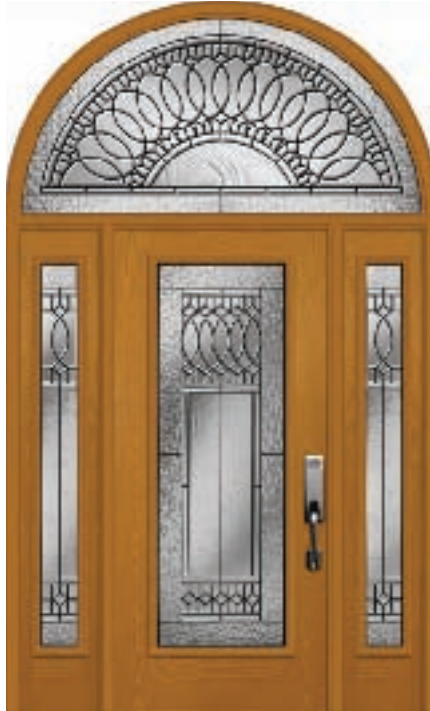

Door 89 PS-PA • Sidelight L150 PS-PA
S, K, SB, TB
Transom T232H PS-PA
Also Available For 8' Entrances