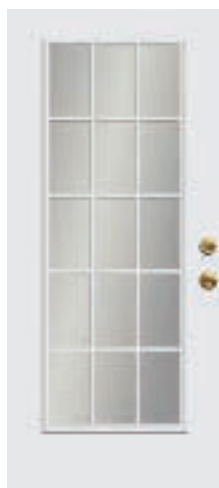

Door 90 IM-W or IM-C or IM-BZ
S, K, SB, TB