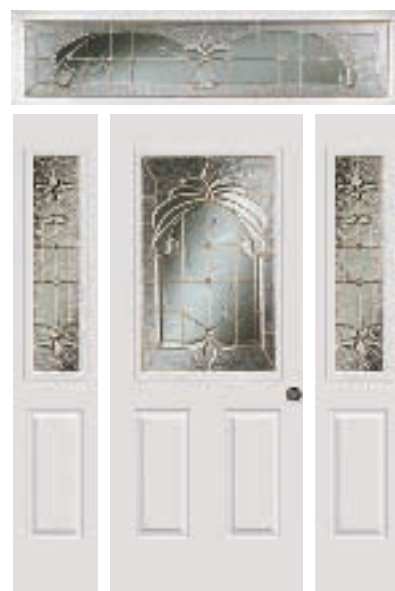

Door 39 EX-BR/SN • Sidelight L220 EX-BR/SN
S, K, SB, TB
For 8'0" Entrance Doors
Transom T131R EX-BR/Brass Only
T232R/T131RS EX-BR/SN