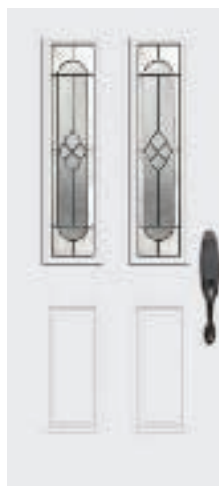

Door 35 TP-PA
S, K, SB, TB