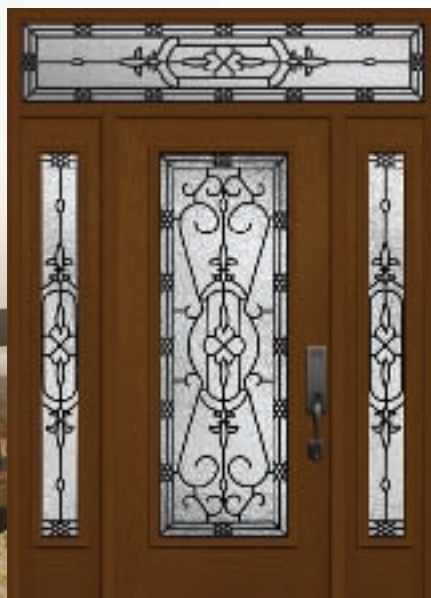

Wrought Iron

Recalling the graciousness and rustic comfort of days past.

Door 89 JA-WI • Sidelight L150 JA-WI
S, K, SB, TB
Transom T232R / T131RS JA-WI
Also Available For 8' Entrances