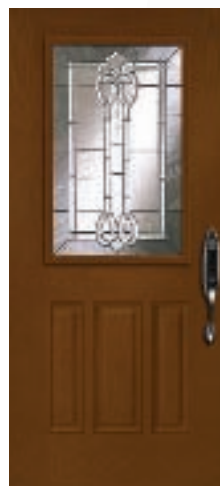

Door 21 LM-BR/PA
Sidelight L220 LM-BR/PA
S, SB, TB

Door 301 LM-BR/PA
S, SB, TB
Transom T030RS LM-PA/Patina Only

Door 69 LM-BR/PA
SB, TB

Patina

Door 89 LM-BR/PA • Sidelight L150 LM-BR/PA
S, K, SB, TB
Transom T131R / T232 LM-BR/PA
T131R LM-PA/Patina Only
Also Available For 8' Entrances