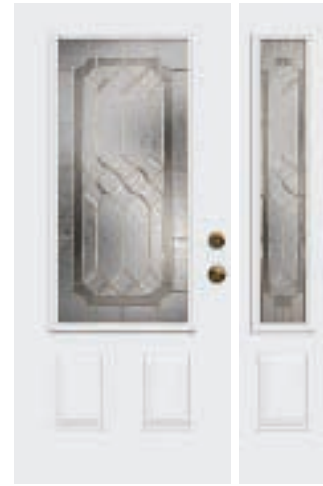

Door 81 ME-BR (Brass Only)
Sidelight L281 ME-BR (Brass Only)
S, SB, TB

Nickel

Brass

Patina