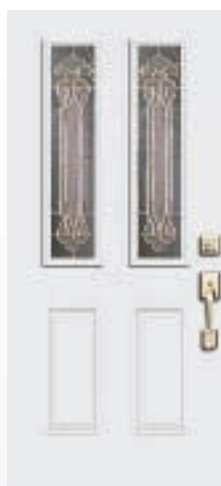

Brass

Door 35 LM-BR/PA
S, K, SB, TB